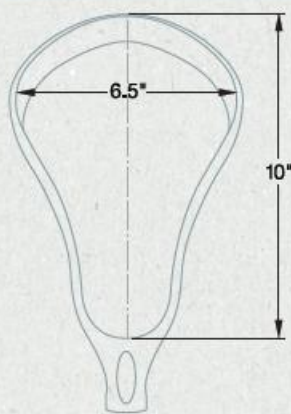

In games where NCAA rules are not in effect, such as **NFHS (high school) and youth** lacrosse, the new head dimensions are NOT required, and heads currently on the market are legal for play. In some parts of the country where high schools follow NCAA rules, teams will be required to adhere to these new head specifications.

To find out which head specs you will be required to follow in 2010, you should contact your coach, local official or your local US Lacrosse representative. Visit insidelacrosse.com for a downloadable spec sheet that details the new rule dimensions.

Starting this summer, Warrior and Brine will be manufacturing three distinct series of lacrosse heads: **Traditional** spec, **X** spec and **X6** spec.

1. **Traditional** spec heads are legal for NFHS (high school) and youth lacrosse.
2. **X** spec heads are universal, meaning they are legal for play at all levels of lacrosse (NCAA, high school and youth). These heads meet both the NCAA 2010 and the current NFHS width measurements.
3. **X6** spec heads are legal under NCAA rules only. These heads meet the minimum width measurements allowed by the NCAA, and are not legal under NFHS (high school) and youth lacrosse rules.

The following is a sample of Warrior and Brine head offerings. See more at brine.com and warriorlacrosse.com

Traditional (NFHS and youth)

WARRIOR

Evo Ti | Revo Ti | Helix | Razer 2.0
Razer Spyne | Evo Spyne | Blade
Evo Pro 2.0 | Revo Pro 2.0 | Mojo

BRINE

Asset | Franchise | Clutch | Voyce
Cyber Pro | Answer Pro | E3
Verdict | Motive