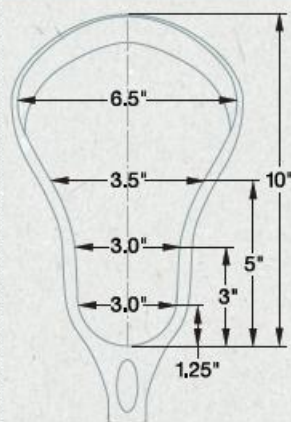

X (Universal)

WARRIOR

Evo Ti X | Spyne | Noz
Razer X | Evo X | Revo X
Mojo X | Joker X

BRINE

Gospel | Clutch X | Edge | Alias
Asset X | Franchise X | Recruit