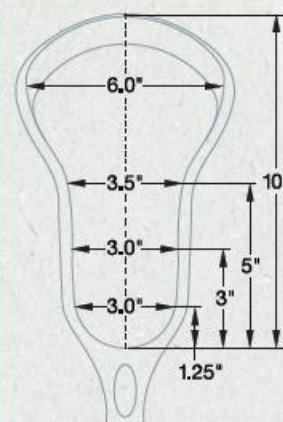

X6 (NCAA Only Spec)

WARRIOR

Evo Pro X6 | Revo Pro X6

BRINE

Voyce X6 | Cyber Pro X6

WARRIOR

BRINE